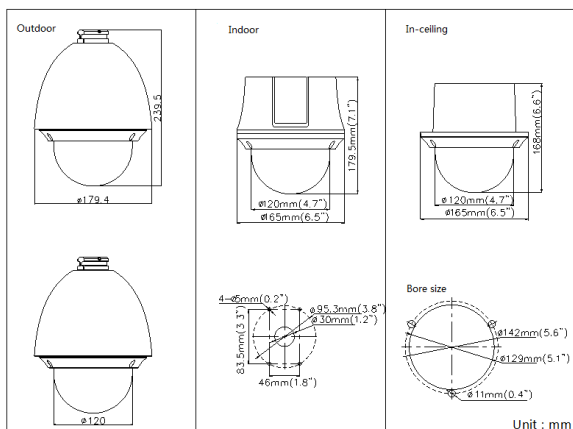

# DS-2AE4123T/4223T-A/A3 HD720P/1080P Turbo PTZ Dome Camera

Model	DS-2AE4123T-A/A3	DS-2AE4223T-A/A3
<b>Camera Module</b>		
Image Sensor	1/3" Progressive Scan CMOS	1/2.8" Progressive Scan CMOS
Min. Illumination	Color: 0.05Lux@( F1.4,AGC ON); B/W: 0.005Lux@( F1.4,AGC ON)	
Max. Image Resolution	1280 × 720	1920 × 1080
Focal Length	4-92.0mm, 23x	
Digital Zoom	16X	
Zoom Speed	Approx.3s(Optical Wide~Tele)	
Angle of View	49-2.2 degree(Wide~Tele)	
Min. Working Distance	10~1,000mm(Wide~Tele)	
Aperture Range	F1.4-F3.5	
Focus Mode	Auto / Semiautomatic / Manual	
DWDR	Support	
S / N Ratio	≥ 50dB	
Shutter Time	1-1/10,000s	
AGC	Auto / Manual	
White Balance	Auto / Manual / ATW / Indoor / Outdoor	
Day & Night	IR Cut Filter	
Privacy Mask	8 privacy masks programmable; a maximum of 8 zones can be masked simultaneously on the same video screen	
Enhancement	3D DNR, BLC, EIS	
<b>Pan and Tilt</b>		
Range	Pan:360° endless; Tilt: 0°~90°(Auto Flip)	
Speed	Pan Manual Speed: 0.1°~160°/s, Pan Preset Speed: 160°/s Tilt Manual Speed: 0.1°~120°/s, Tilt Preset Speed: 120°/s	
Number of Preset	256	
Patrol	8 patrols, up to 32 presets per patrol	
Pattern	4 patterns, with the total recording time not less than 10 minutes	
Park Action	Preset / Patrol / Pattern / Pan scan / Tilt scan / Panorama scan	
Scheduled Task	Preset / Patrol / Pattern / Pan scan / Tilt scan / Panorama scan	
RS-485 communication diagnosis	Support	
<b>Input/ Output</b>		
Turbo HD Output	1 turbo HD720P/1080P output, 1.0V[p-p] / 75Ω, NTSC (or PAL) composite, BNC	
CVBS Output	1.0V[p-p] / 75Ω, NTSC (or PAL) composite, BNC	
Alarm Input	2	
Alarm Output	1	
RS-485 Interface	Half-duplex mode Self-adaptive HIKVISION, Pelco-P, Pelco-D protocol	
UTC function	HIKVISION_C	

## Dimensions