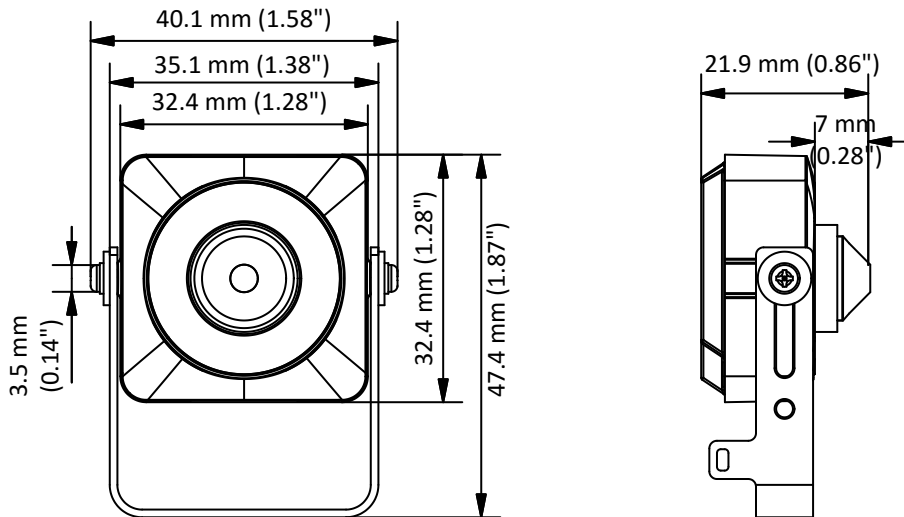

DS-2CS54D7T-PH

1080p WDR Covert Camera

Key Features

- 2.0 megapixel progressive scan CMOS
- HD analog output, up to 1080p resolution
- OSD menu, DNR, AGC
- 120 dB true WDR
- Applicable for ATM machine

Specifications

Camera	
Image Sensor	2.0 megapixel progressive scan CMOS
Min. illumination	0.01 Lux@(F1.2, AGC ON)
Signal System	PAL/NTSC
Shutter Time	PAL: 1/25 s to 1/50, 000 s
	NTSC: 1/30 s to 1/50, 000 s
Effective Resolution	1920 (H) × 1080 (V)
Lens	3.7 mm @ F2.5 (2.8 mm Optional)
Field of View	69.5° (3.7 mm), 78.4° (2.8 mm)
Lens Mount	M12
Day & Night	Electronic
Frame Rate	1080p@25fps, 1080p@30 fps
Synchronization	Internal Synchronization
WDR	> 120 dB
Video Output	1 HD analog output
Menu	
AGC	High/Middle/Low/ Off
Day/Night Mode	AUTO/COLOR/WB (White and Black)
White Balance	ATW/MWB
Backlight Compensation	Support
WDR	Support
Function	Contrast, Sharpness, Color gain, Mirror, Digital noise reduction
General	
Operating Conditions	-40° C to 60° C (-40° F to 140° F) Humidity: 90% or less (no condensation)
Power Supply	12 V DC ± 10%
Power Consumption	Max. 1.5 W
Dimensions	32.4 mm × 32.4 mm × 22.0 mm (1.28" × 1.28" × 0.87")
Weight	Approx. 200 g (0.44 lb.)

Order Model

DS-2CS54D7T-PH

Dimensions

Distributed by

Headquarters

No.555 Qianmo Road, Binjiang District,
Hangzhou 310051, China
T +86-571-8807-5998
overseasbusiness@hikvision.com

Hikvision USA
T +1-909-895-0400
sales.usa@hikvision.com