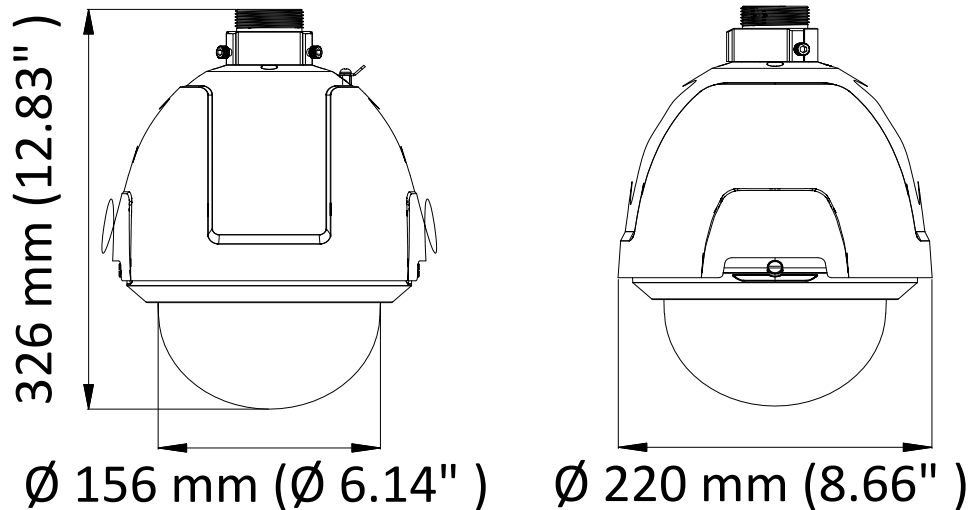

Order Model

DS-2AE5232T-A

Dimensions

Accessories

Distributed by