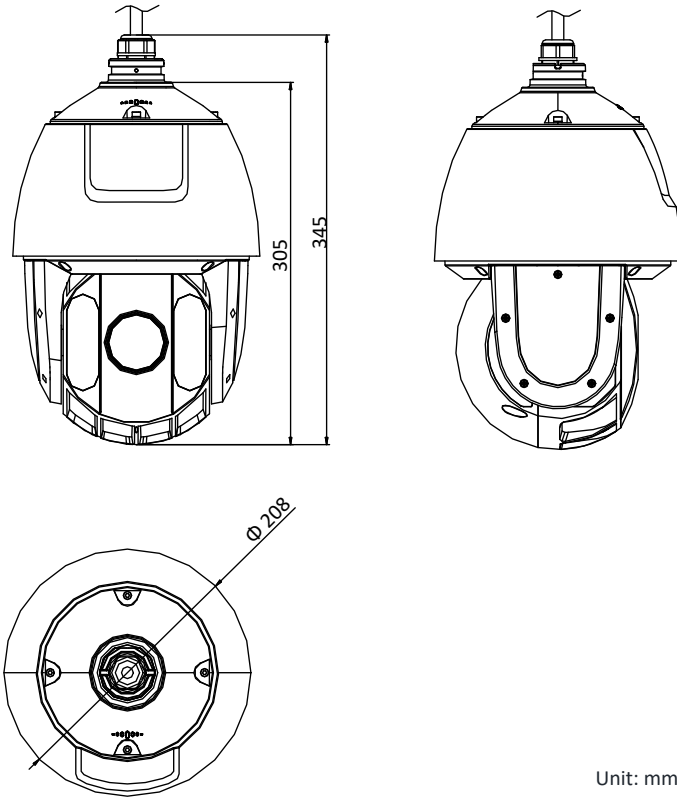

Available Model

DS-2DE5225IW-AE, 24 VAC & Hi-PoE

Dimensions

Unit: mm