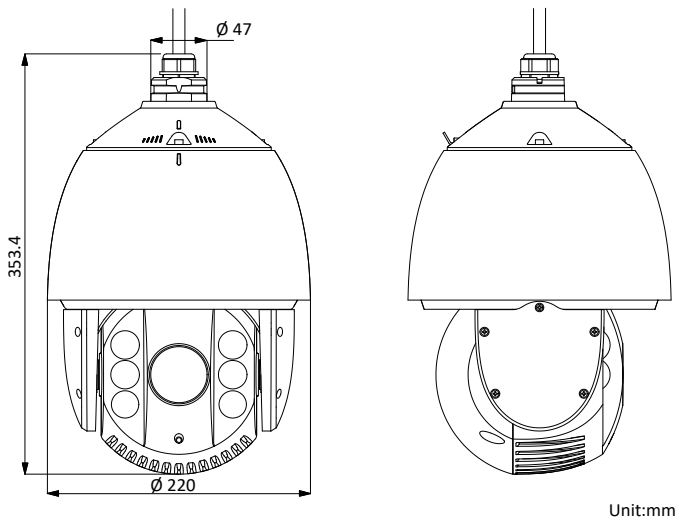

Protection Level	IP66 Standard, TVS 4000V Lightning Protection, Surge Protection and Voltage Transient Protection
Material	ADC 12, PC, PC+10%GF
Dimensions	Φ 220 mm × 353.4 mm (Φ 8.66" × 13.91")
Weight	Approx. 4.5 kg (9.92 lb)

Available Model

DS-2DE7225IW-AE, 24 VAC & Hi-PoE

Dimensions