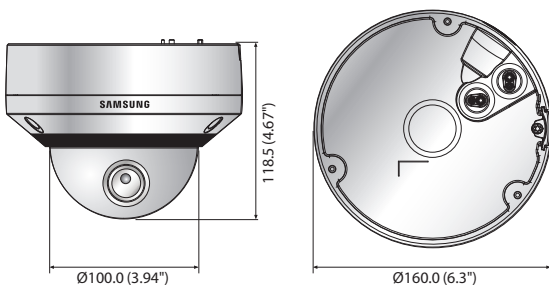

Dimensions

Unit : mm (inch)

Accessories (Optional)

SNV-8081RN/P	
VIDEO	
Imaging Device	1/1.8" 6M CMOS
Total / Effective Pixels	3,096(H) x 2,094(V) / 2,616(H) x 1,976(V)
Scanning System	Progressive
Min. Illumination	Color : 0.3Lux (1/30sec, F1.3, 50IRE), 0.005Lux (2sec, F1.3, 50IRE) 0.15Lux (1/30sec, F1.3, 30IRE), 0.003Lux (2sec, F1.3, 30IRE) B/W : 0Lux (IR LED on)
S / N Ratio	50dB
Video Output	CVBS : 1.0Vpp / 75Ω composite, 704 x 480(N), 704 x 576(P), for installation DIP connector type
LENS	
Focal Length (Zoom Ratio)	3.93 ~ 9.4mm (2.4x) motorized varifocal
Max. Aperture Ratio	F1.3
Angular Field of View	H : 93.4°(Wide) ~ 39.2°(Tele) / V : 68.1°(Wide) ~ 29.3°(Tele)
Min. Object Distance	0.5m (1.64ft)
Focus Control	Simple focus (Motorized V/F) / Manual, Remote control via network (Manual, Simple focus)
Lens Type / Mount Type	DC auto iris, support P-Iris mode / Board-in type
PAN / TILT / ROTATE	
Pan / Tilt / Rotate Range	0° ~ 354° / 0° ~ 67° / 0° ~ 355°
OPERATIONAL	
Viewable Length	30m (98.43ft), Smart IR
Camera Title	Off / On (Displayed up to 15 characters)
Day & Night	Auto (ICR) / Color / B/W / External / Schedule
Backlight Compensation	Off / BLC / WDR
Wide Dynamic Range	120dB
Contrast Enhancement	SSDR (Off / On)
Digital Noise Reduction	SSNR (2D+3D noise filter) (Off / On)
Motion Detection	Off / On (4ea, Rectangle)
Privacy Masking	Off / On (6ea, Rectangle) - Color : Black / Blue / Red / Grey / White / Green
Gain Control	Off / Low / Medium / High
White Balance	ATW / AWC / Manual / Indoor / Outdoor (Include mercury & Sodium)
LDC (Lens Distortion Correction)	Off / On (Level auto control)
Electronic Shutter Speed	Minimum / Maximum / Anti flicker (2 ~ 1/12,000sec)
Flip / Mirror	Off / On, Hallway : 90° / 270°
Intelligent Video Analytics	Tampering, Audio detection - with metadata
Alarm I/O	Input 1ea / Output 1ea
Alarm Triggers	Alarm input, Motion detection, Tampering, Audio detection, Network disconnect
Alarm Events	File upload via FTP and E-mail, Notification via E-mail
Pixel Counter	Local storage (SD/SDHC/SDXC) or NAS recording at event triggers, External output Support
NETWORK	
Ethernet	RJ-45 (10/100BASE-T)
Video Compression Format	H.265 : Main, H.264 (MPEG-4 part 10/AVC) : Main / Baseline / High, MJPEG 5M mode : 2592 x 1944, 2592 x 1464, 1920 x 1080, 1600 x 1200, 1280 x 1024, 1280 x 960, 1280 x 720, 1024 x 768, 800 x 600, 720 x 576, 720 x 480, 640 x 480, 320 x 240 2M mode : 1920 x 1080, 1280 x 1024, 1280 x 960, 1280 x 720, 1024 x 768, 800 x 600, 720 x 576, 720 x 480, 640 x 480, 320 x 240
Resolution	5M mode - H.265 / H.264 : 30fps in all resolutions MJPEG : 2592 x 1944 ~ 2592 x 1464 : 2fps, 1920 x 1080 ~ 1600 x 1200 : 4fps 1280 x 1024 ~ 1024 x 768 : 5fps, 800 x 600 ~ 320 x 240 : 15fps
Max. Framerate	2M mode - H.265 / H.264 : 60fps in all resolutions MJPEG : 1920 x 1080 : 4fps, 1280 x 1024 ~ 1024 x 768 : 5fps, 800 x 600 ~ 320 x 240 : 15fps
Smart Codec	Manual mode (Area-based : 4ea)
Video Quality Adjustment	H.265 / H.264 : Compression level, Target bitrate level control, MJPEG : Quality level control
Bitrate Control Method	H.265 / H.264 : CBR or VBR, MJPEG : VBR
Streaming Capability	Multiple streaming (Up to 3 profiles) - Total 3 stream at the same time (Including recording stream)
Audio In	Selectable (Mic in / Line in) Supply voltage : 2.5V DC (4mA), Input impedance : approx. 2K Ohm
Audio Out	Line out (3.5mm stereo mini jack), Max output level : 1Vrms
Audio Compression Format	G.711 u-law/G.726 selectable, G.726 (ADPCM) 8KHz, G.711 8KHz G.726 : 16Kbps, 24Kbps, 32Kbps, 40Kbps
Audio Communication	Bi-directional audio (2-way)
IP	IPv4, IPv6
Protocol	TCP/IP, UDP/IP, RTP(UDP), RTP(TCP), RTCP, RTSP, NTP, HTTP, HTTPS, SSL/TLS, DHCP, PPPoE, FTP, SMTP, ICMP, IGMP, SNMPv1/v2c/v3(MIB-2), ARP, DNS, DDNS, QoS, PIM-SM, UPnP, Bonjour
Security	HTTPTS(SSL) login authentication, Digest login authentication IP address filtering, User access log, 802.1x authentication (EAP-TLS, EAP-LEAP)
Streaming Method	Unicast / Multicast
Max. User Access	10 users at unicast mode
Edge Storage	micro SD/SDHC/SDXC (128GB) - Motion images recorded in the SD/SDHC/SDXC memory card can be downloaded, Camera can detect automatically when the memory is connected, Memory status display (Normal / Error / Active / Formatting / Lock), NAS (Network Attached Storage), Local PC for instant recording
Application Programming Interface	ONVIF profile S, SUNAPI (HTTP API), SVNP, Wisenet Open Platform
Webpage Language	English, French, German, Spanish, Italian, Chinese, Russian, Japanese, Swedish, Danish, Portuguese, Turkish, Polish, Czech, Rumanian, Serbian, Dutch, Croatian, Hungarian, Greek
Web Viewer	Supported OS : Windows XP / VISTA / 7 / 8 / 8.1 or higher, MAC OS X 10.7 ~ 10.10 Supported Browser : Microsoft Internet Explorer (Ver. 8 ~ 11), Mozilla Firefox (Ver. 9 ~ 35), Google Chrome (Ver. 15 ~ 40), Apple Safari (Ver. 8.0.2 (Mac OS X 10.10), 7.0.6 (Mac OS X 10.9), 6.0.2 (Mac OS X 10.8, 10.7 only), 5.1.7) * Mac OS X only
Central Management Software	SmartViewer, SSM
ENVIRONMENTAL	
Operating Temperature / Humidity	-40°C ~ +55°C (-40°F ~ +131°F) / Less than 90% RH * Start up should be done at above -35°C (-31°F)
Storage Temperature / Humidity	-30°C ~ +60°C (-22°F ~ +140°F) / Less than 90% RH
Ingress Protection / Vandal Resistance	IP66 / IK10
ELECTRICAL	
Input Voltage / Current	24V AC ±10%, 12V DC ±10%, PoE (IEEE802.3af, Class3)
Power Consumption	Max. 12W/13.5W (24V AC, Heater off / on), Max. 10W/11.5W (12V DC, Heater off / on), Max. 11.5W/12.95W (PoE, Heater off / on)
MECHANICAL	
Color / Material	Ivory / Aluminum
Dimensions (WxH)	Ø160.0 x 118.5mm (Ø6.3" x 4.67")
Weight	955g (2.11 lb)