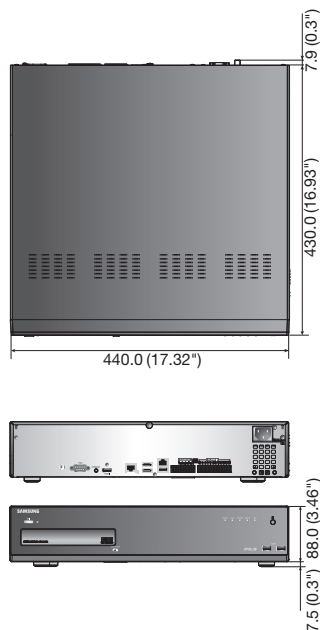

Dimensions

Unit : mm (inch)

		SRN-1670D
DISPLAY		
N/W Camera	Inputs	Up to 16CH
	Resolution	VGA (640 x 480) / SVGA (800 x 600) / 4CIF (704 x 480) / 1.3M (1280 x 1024) / 2M (1920 x 1080) / 3M (2048 x 1536)
	Protocols	Samsung
Live	Multi Screen Display	1 / 4 / 6 / 8 / 9 / 13 / 16, Sequence
PERFORMANCE		
Operating System	Embedded	Linux
Recording	Compression	H.264, MPEG-4, MJPEG
	Recording Bit Rate	64Mbps
	Resolution	4CIF (704 x 480) / SVGA (800 x 600) / 1.3M (1280 x 1024) / 2M (1920 x 1080) / 3M (2048 x 1536)
	Mode	Normal, Manual, Schedule (Continuous / Event), Event (Pre / Post)
	Overwrite Modes	Selectable (Stop / Continuous)
	Pre-alarm	Up to 15sec (5, 10, 15sec) *4CIF standard resolution
Search & Playback	Post-alarm	Up to 6hour (5, 10, 20, 30sec, 1, 3, 5, 10, 20min, 1, 2, 3, 4, 5, 6hour)
	Playback Speed	120fps (Up to 4CH)
	Resolution	4CIF (704 x 480) / 1.3M (1280 x 1024) / 2M (1920 x 1080) / 3M (2048 x 1536)
Network	Search Mode	Date/time, Event, Back up (*All search included preview function)
	Playback Function	Fast forward / backward, Slow forward / backward, Move one step up / down
	Ethernet	RJ-45, Gigabit Ethernet x 2
	Transmission Speed	Up to 48Mbps, Unlimited (48M) / 2 / 1.5 / 1Mbps / 800 / 600 / 500 / 400 / 300 / 200 / 100 / 50kbps
	Bandwidth Control	Automatic
	Max. Remote Users	Search 3 / Live unicast 10 / Live multicast 20
Storage	Protocol Support	TCP/IP, DHCP, PPPoE, SMTP, NTP, HTTP, DDNS, RTP, RTSP
	Monitoring	SmartViewer, Webviewer
	Internal HDD	Up to 5 SATA HDDs
	External (e-SATA Interface)	Up to 2 expansion bay (*Model : SVS-5R)
	DVD Writer (Back up)	Yes
	USB (Back up)	3 USB ports
Security	File Format (Back up)	BU (NVR player), EXE (Include player)
	Password Protection	1 Admin, 10 Group, 20 User per 1 group, User can be assigned authority for function
	Data Authentication	Watermark
INTERFACE		
Monitors	VGA	Analogue RGB 1024 x 768 / 1280 x 1024(60Hz) resolution
	HDMI	720p/1080p(60Hz) resolution
Audio	Input	N/A (Network audio support, up to 16CH)
	Output	RCA x 1
	Compression	G.711, G.723.1, G.726
Alarm	Input	Terminal 16 inputs (NO/NC)
	Output	Terminal 4 relay outputs (NO/NC)
	Remote Notification	Notification via e-mail
Connections	Ethernet	2 RJ-45 10/100/1000 Base-T
	USB	USB 2.0, 3 ports
	eSATA	2 ports
	Application Support	Mouse, Remote controller
Dome Protocols	Supported PTZ Cameras	Samsung network products (Network PTZ)
GENERAL		
Electrical	Input Voltage / Current	100 ~ 240V AC ±10%, 50/60Hz, 4 ~ 1.5A
	Power Consumption	Max. 56W (With 1x HDD)
Environmental	Operating Temperature	+0°C ~ +40°C (+32°F ~ +104°F)
	Operating Humidity	20% ~ 85% RH
Mechanical	Dimensions (WxHxD)	440.0 x 88.0 x 430.0mm (17.32" x 3.46" x 16.93")
	Weight (1x Hard Disks)	Approx. 7.1Kg (15.65 lb)
	Rack Mount Kit	2ea
Language		Korean, Japanese, Chinese, English, French, German, Spanish, Italian, Russian, Polish, Czech, Turkish, Netherlands, Portuguese, Swedish, Danish, Thai, Romanian, Serbian, Croatian, Hungarian, Greek (22 Language)

* The latest product information / specification can be found at www.samsungsecurity.com