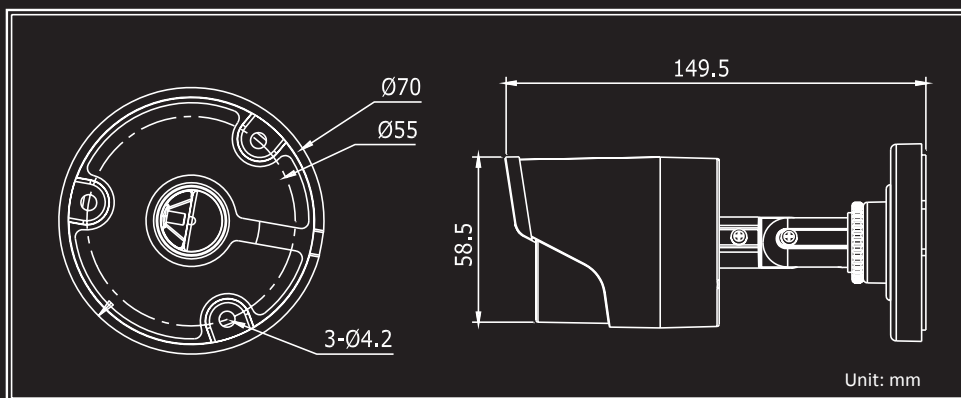

LB7TURBOX / W

Legend Turbo HD Bullet Camera

LB7TURBOX

LB7TURBOXW

► Camera

Image Sensor	Progressive Scan CMOS
Effective Pixels	1280 (H) * 720(V)
Min. Illumination	0.1 Lux @ (F1.2, AGC ON), 0 Lux with IR
Shutter Time	1/25 (1/30) s to 1/50,000 s
Lens	2.8 mm
	Angle of view: 92°

► General

Lens Mount	M12
Angle Adjustment	Pan: 0 - 360°, Tilt: 0 - 70°, Rotation: 0 - 360°
Day & Night	ICR
Synchronization	Internal synchronization
Video Frame Rate	720p @ 25 fps / 720p @ 30fps
HD Video Output	1 Turbo HD Output.
Working Temperature	-40° C - 60° C (-40 °F - 140 °F)
/ Humidity	Humidity 90% or less
Power Supply	12 VDC
Power Consumption	Max. 4 W
IR Range	Up to 20 m.
Dimension	Ø 70 x 149.5 mm (Ø 2.76" x 5.89")
Weight (approx.)	290 g. (0.64 lb)